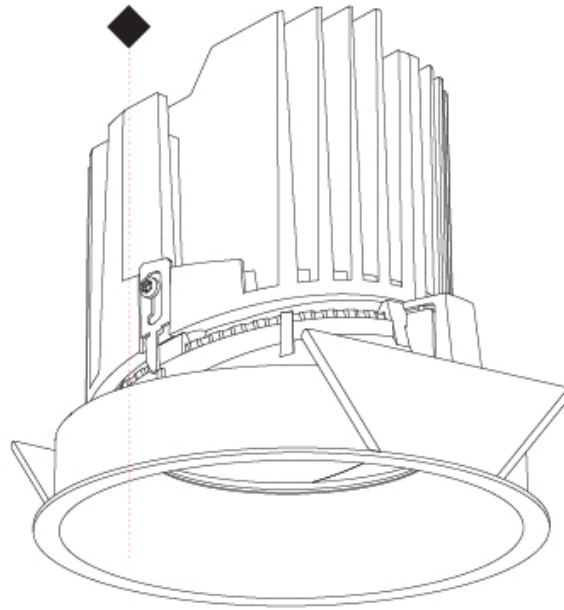

BIONIQ ROUND SEMI ADJUSTABLE RECESSED

A35311-

PROJECT _____

TYPE _____

SPECIFIER _____

QUANTITY _____

DATE _____