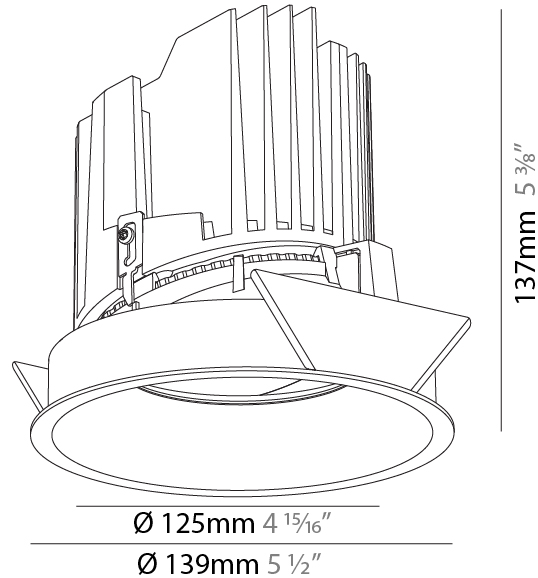

PHYSICAL

Shape: Round
Diameter (mm): 139
Diameter (in): 5 1/2
Height (mm): 137
Height (in): 5 3/8
Ceiling Thickness (mm): 10 / 12.5 / 15
Ceiling Thickness (in): 3/8 or 1/2 or 9/16
Min. Recessing Depth (mm): 150
Min. Recessing Depth (in): 5 7/8
Light Distribution: Adjustable / Downlight
Weight (kg): 0.851
Weight (lbs): 1.88
Fixture Finish: SSR / BKV / CWI / CRY / HAB / UFT / ITA / RUA / FTG / MYG / LOD / PUS / FRO / FUP / KIA / POP / BLS / SPG / MEY / GOH / GUM / CHC / COM / ABZ / JAG / OBR / MOS / ROR
Fixture Material: Aluminum Die Cast
Cut-out Measurements: 130mm / 5 1/8"

ELECTRICAL

Lamp Type: LED (Zhaga Standard)
Input Wattage (W): 13.2 / 16.5
Total Output Wattage (W): 12 / 14
Dimming: Tri-Mode (Non-Dimming and Phase Dimming (120Vac only) and 0-10V Dimming)
Driver Included: No
Driver Location: Recessed Housing
Driver Type: Constant Current - Universal
Driver Class: Class 2
Housing: See components
Input Voltage (V): 120 - 277
Constant Current (MA): 350

LED

Number of LEDs: 1
Color Temperature (°K): 2700 / 3000 / 3500 / 4000
Max. Delivered Lumen (lm): 810 / 900 / 970 / 990
Nominal Lumen (lm): 960 / 1070 / 1156 / 1180
CRI: >90 CRI
Efficiency (%): 0.905
Lamp Life (hrs): 50000

OPTICAL

Reflector°: 10
Adjustability: Rotational 355°; Tilt 10°

RATINGS AND CERTIFICATIONS

Certified By: Certified for North American Standards
IP rating: IP54