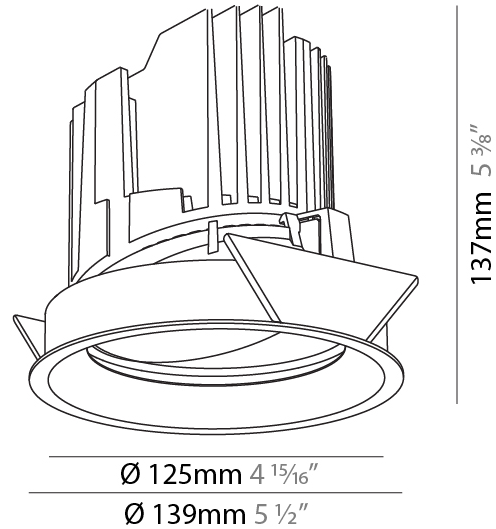

PHYSICAL

Shape: Round
Diameter (mm): 139
Diameter (in): 5 1/2
Height (mm): 137
Height (in): 5 3/8
Ceiling Thickness (mm): 10 / 12.5 / 15
Ceiling Thickness (in): 3/8 or 1/2 or 9/16
Min. Recessing Depth (mm): 150
Min. Recessing Depth (in): 5 7/8
Light Distribution: Adjustable / Downlight
Weight (kg): 0.849
Weight (lbs): 1.87
Fixture Finish: SSR / BKV / CWI / CRY / HAB / UFT / ITA / RUA / FTG / MYG / LOD / PUS / FRO / FUP / KIA / POP / BLS / SPG / MEY / GOH / GUM / CHC / COM / ABZ / JAG / OBR / MOS / ROR
Fixture Material: Aluminum Die Cast
Cut-out Measurements: 130mm / 5 1/8"

ELECTRICAL

Lamp Type: LED (Zhaga Standard)
Input Wattage (W): 13.2 / 16.5
Total Output Wattage (W): 12 / 14
Dimming: Tri-Mode (Non-Dimming and Phase Dimming (120Vac only) and 0-10V Dimming)
Driver Included: No
Driver Location: Recessed Housing
Driver Type: Constant Current - Universal
Driver Class: Class 2
Housing: See components
Input Voltage (V): 120 - 277
Constant Current (MA): 350

LED

Number of LEDs: 1
Color Temperature (°K): 2700 / 3000 / 3500 / 4000
Max. Delivered Lumen (lm): 810 / 900 / 970 / 990
Nominal Lumen (lm): 960 / 1070 / 1156 / 1180
CRI: >90 CRI
Efficiency (%): 0.905
Lamp Life (hrs): 50000

OPTICAL

Reflector°: 10
Adjustability: Rotational 355°; Tilt 30°

RATINGS AND CERTIFICATIONS

Certified By: Certified for North American Standards
IP rating: IP54