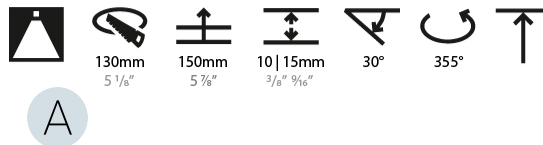

PHYSICAL

Shape: Round
Diameter (mm): 139
Diameter (in): 5 1/2
Height (mm): 137
Height (in): 5 3/8
Ceiling Thickness (mm): 10 / 12.5 / 15
Ceiling Thickness (in): 3/8 or 1/2 or 9/16
Min. Recessing Depth (mm): 150
Min. Recessing Depth (in): 5 7/8
Light Distribution: Adjustable / Downlight
Weight (kg): 0.805
Weight (lbs): 1.77
Fixture Finish: SSR / BKV / CWI / CRY / HAB / UFT / ITA / RUA / FTG / MYG / LOD / PUS / FRO / FUP / KIA / POP / BLS / SPG / MEY / GOH / GUM / CHC / COM / ABZ / JAG / OBR / MOS / ROR
Fixture Material: Aluminum Die Cast
Cut-out Measurements: 130mm / 5 1/8"

ELECTRICAL

Lamp Type: LED (Zhaga Standard)
Input Wattage (W): 13.2 / 16.5
Total Output Wattage (W): 12 / 14
Dimming: Tri-Mode (Non-Dimming and Phase Dimming (120Vac only) and 0-10V Dimming)
Driver Included: No
Driver Location: Recessed Housing
Driver Type: Constant Current - Universal
Driver Class: Class 2
Housing: See components
Input Voltage (V): 120 - 277
Constant Current (MA): 350

LED

Number of LEDs: 1
Color Temperature (°K): 2700 / 3000 / 3500 / 4000
Max. Delivered Lumen (lm): 870 / 970 / 1039 / 1060
Nominal Lumen (lm): 960 / 1070 / 1156 / 1180
CRI: >90 CRI
Efficiency (%): 0.905
Lamp Life (hrs): 50000

OPTICAL

Reflector°: 10
Optic°: Lens Pack - No Lens
Adjustability: Rotational 355°; Tilt 30°

RATINGS AND CERTIFICATIONS

Certified By: CSA Certified to UL and CSA Standards
IP rating: IP20